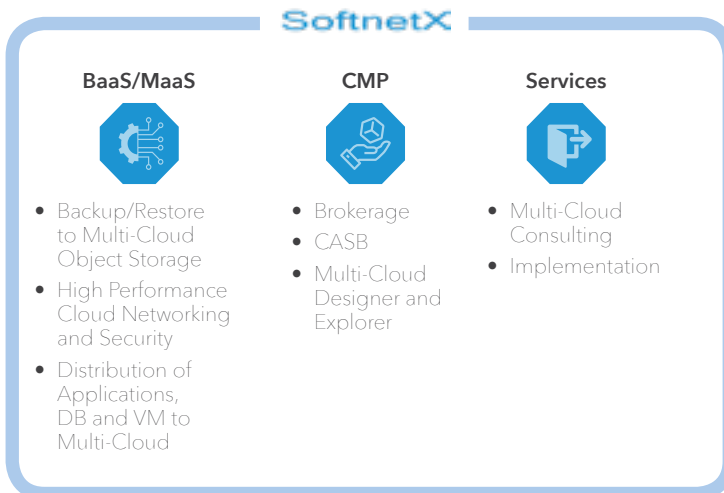

Unified Cloud Management

- Full management via Web UI
- Storage Explorer for Azure Blob, AWS S3, IBM Cloud, Google Cloud Storage and Private Cloud
- Network and Security Explorer under development
- Scalable management with user friendly configuration templates.

Cloud Cost Comparison Design/Configuration and Orchestration across Multiple Clouds

- Efficient selection of Cloud features versus Cost
- Provides users real time costing and comparison charts of various Cloud offerings
- Design, Configuration and Orchestration across Multiple Cloud services

Product Architecture

SoftnetX Smart Cloud Gateway

CLOUD CONSUMERS

- Cloud Storage Services 
- Cloud Networking Services 
- Cloud Security Services 

CLOUD PROVIDERS

- Compute & Storage**
 - MS Azure
 - AWS
 - Google Cloud Platform
 - IBM Cloud
 - Private Cloud
- Cloud Networking & Security**
 - Juniper
 - Cisco
 - Brocade
- Cloud Security - CASB**
 - Netskope
 - Skyhigh