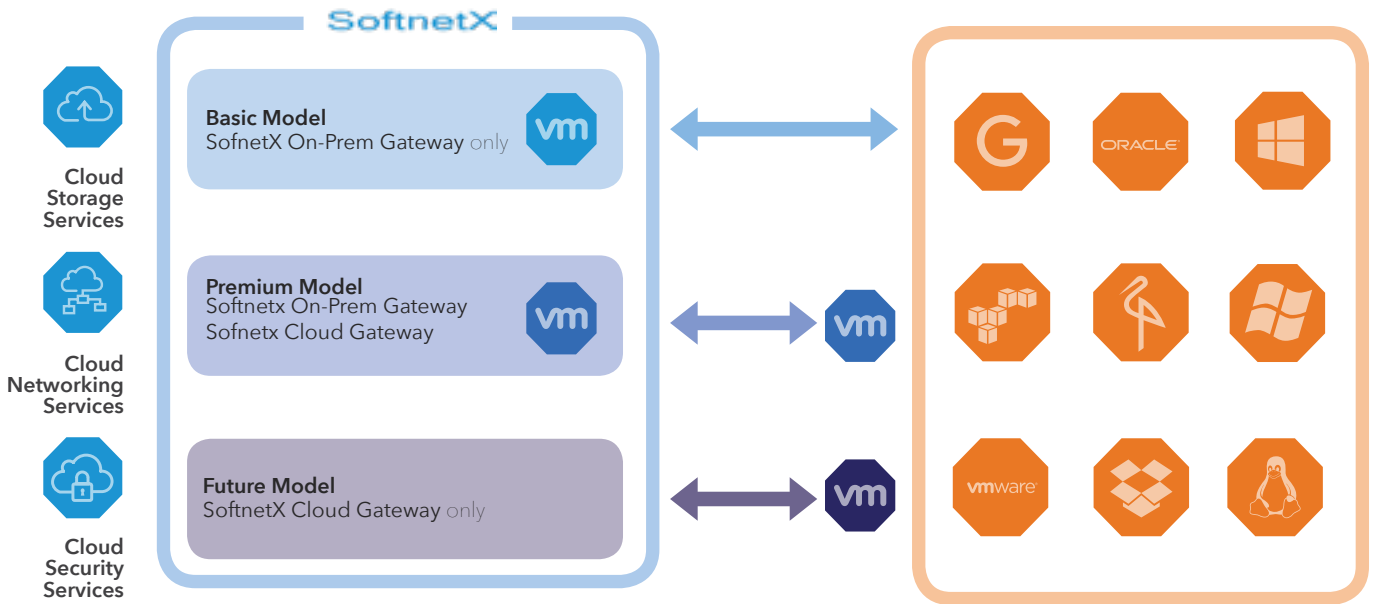

Deployment Models

CLOUD CONSUMERS

CLOUD PROVIDERS

Softnetx Pty Ltd

Melbourne, Victoria Australia.

Phone: 1300351255 | E-mail: info@softnetx.com

SoftnetX

www.softnetx.com